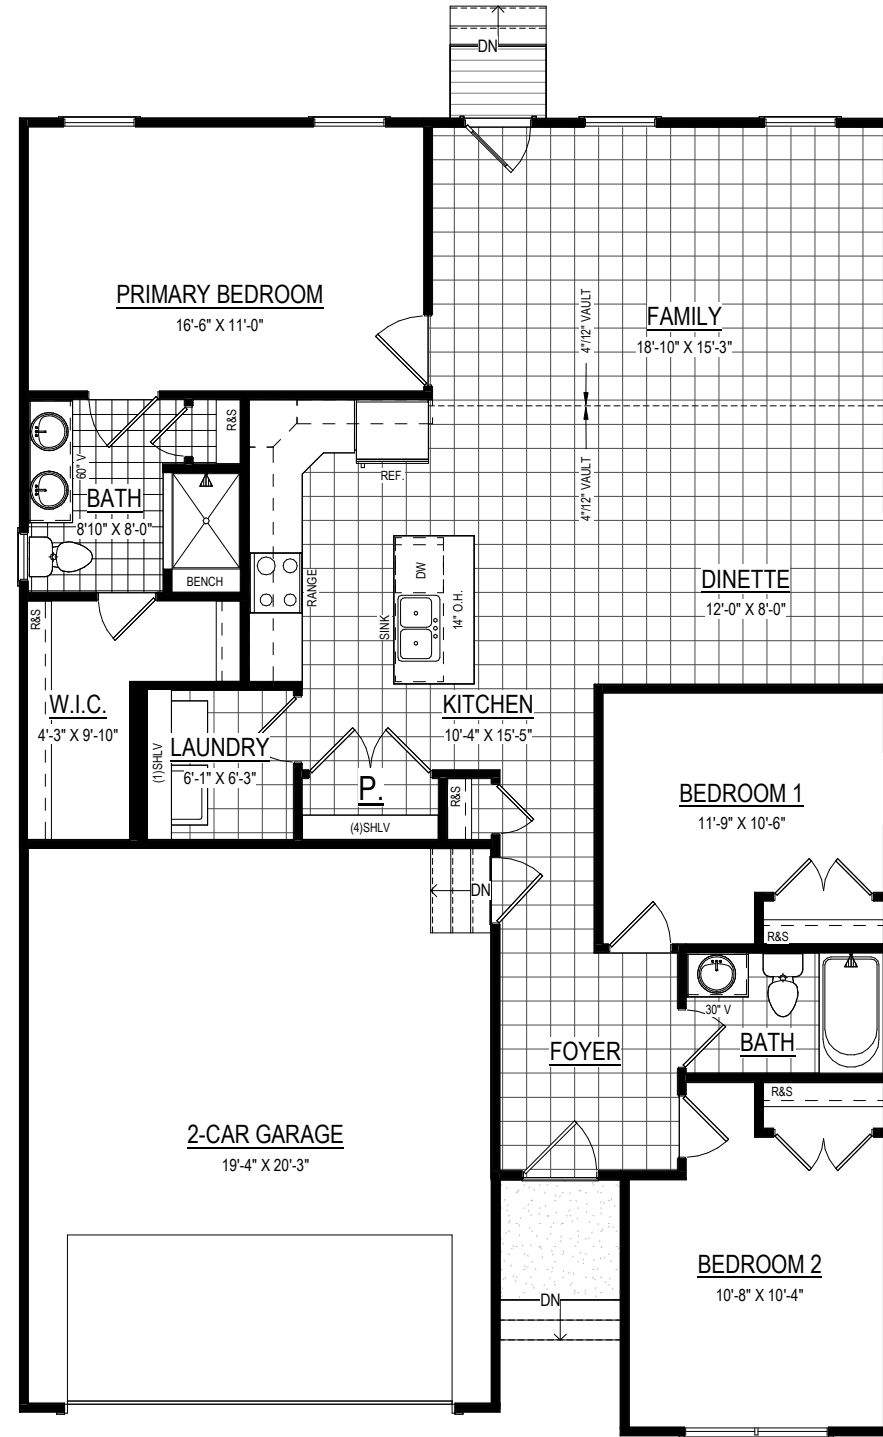

The Ellie

POPLAR VILLAGE - LOT 10

10.24.2024

FIRST FLOOR PLAN

Specifications

3- Bedrooms
2- Baths

First Floor: 1,454 s.f. ±

Total: 1,454 s.f. ±

THESE DRAWINGS ARE ONLY A REPRESENTATION.
FINAL DESIGN AND/OR SQUARE FOOTAGES MAY
CHANGE WITHOUT NOTICE. ALL INFORMATION
DEEMED RELIABLE BUT NOT GUARANTEED.